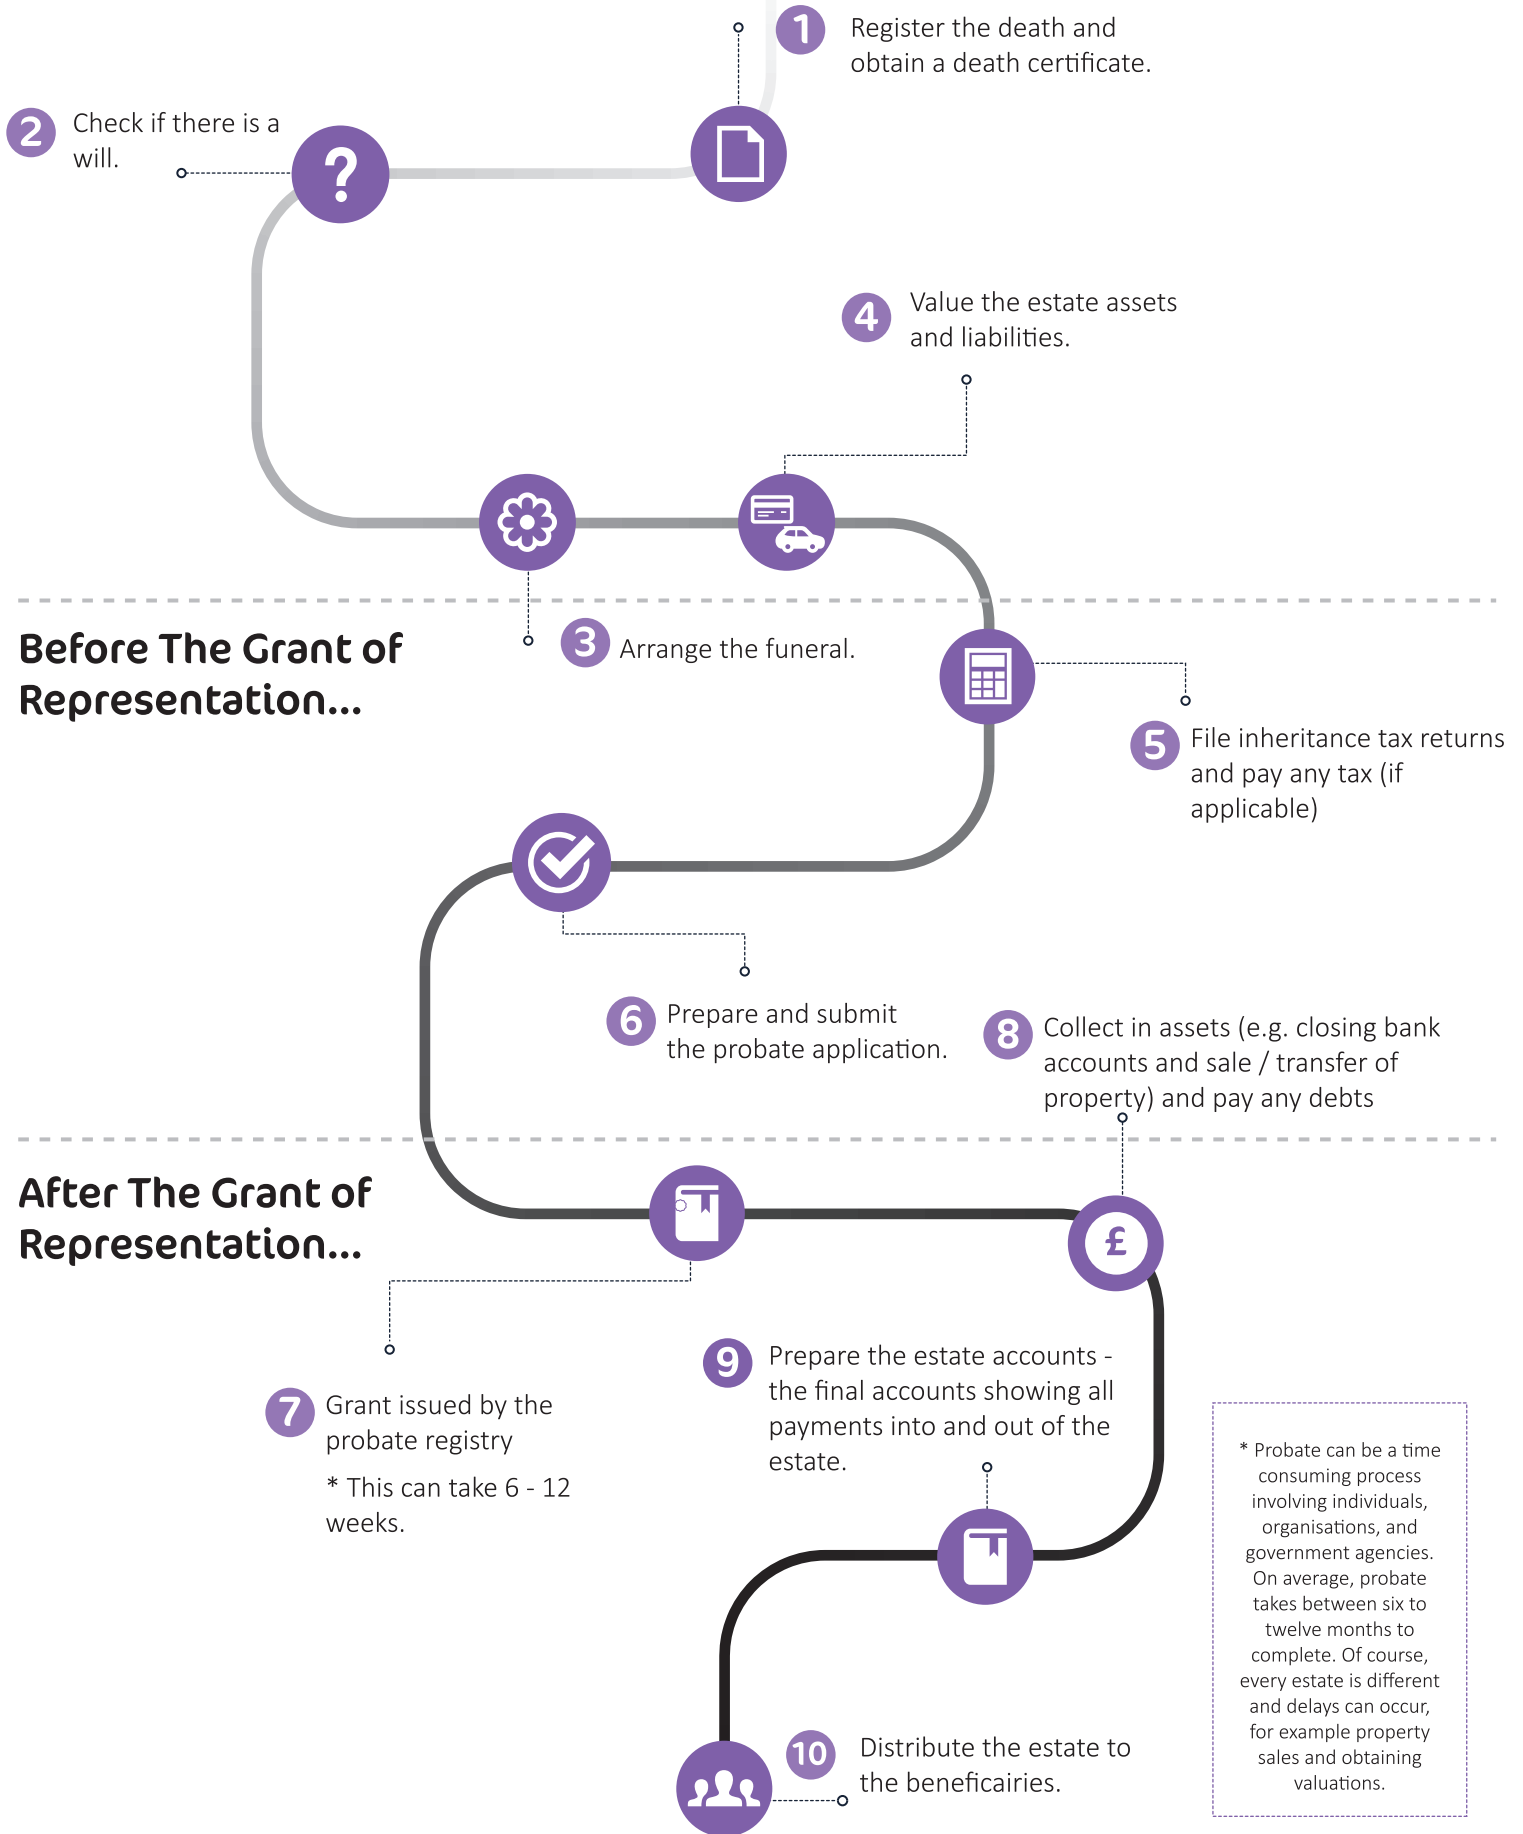

When Someone Dies...

* Probate can be a time consuming process involving individuals, organisations, and government agencies. On average, probate takes between six to twelve months to complete. Of course, every estate is different and delays can occur, for example property sales and obtaining valuations.